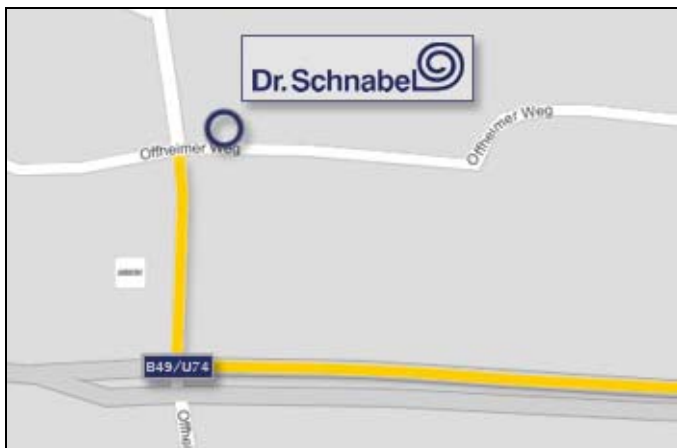

your partner against corrosion

**Travelling by car:**

on the motorway A3 take the exit "Limburg Nord" and follow the post signs to Limburg

after the motorway exit turn right at the first set of lights (B8 direction "Koblenz/Montabaur/Elz")

at the next set of lights turn right again (direction "Industriegebiet Offheim") after approx. 30 m you will find the entrance to Dr. Schnabel on your left (opposite the police station)

**... by plane or train:**

At the Frankfurt airport railway station, take the ICE to Limburg Süd.

Take a taxi from the station Limburg Süd.