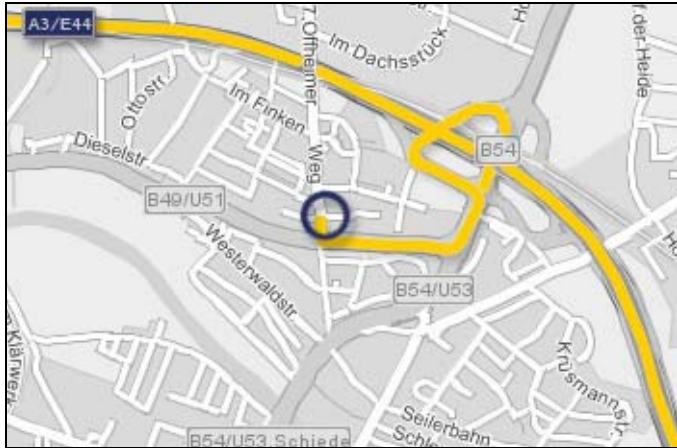

your partner against corrosion

**Travelling by car:**

on the motorway A3 take the exit "Limburg Nord" and follow the post signs to Limburg

after the motorway exit turn right at the first set of lights (B8 direction "Koblenz/Montabaur/Elz")

at the next set of lights turn right again (direction "Industriegebiet Offheim") after approx. 30 m you will find the entrance to Dr. Schnabel on your left (opposite the police station)

**... by plane or train:**

At the Frankfurt airport railway station, take the ICE to Limburg Süd.

Take a taxi from the station Limburg Süd.